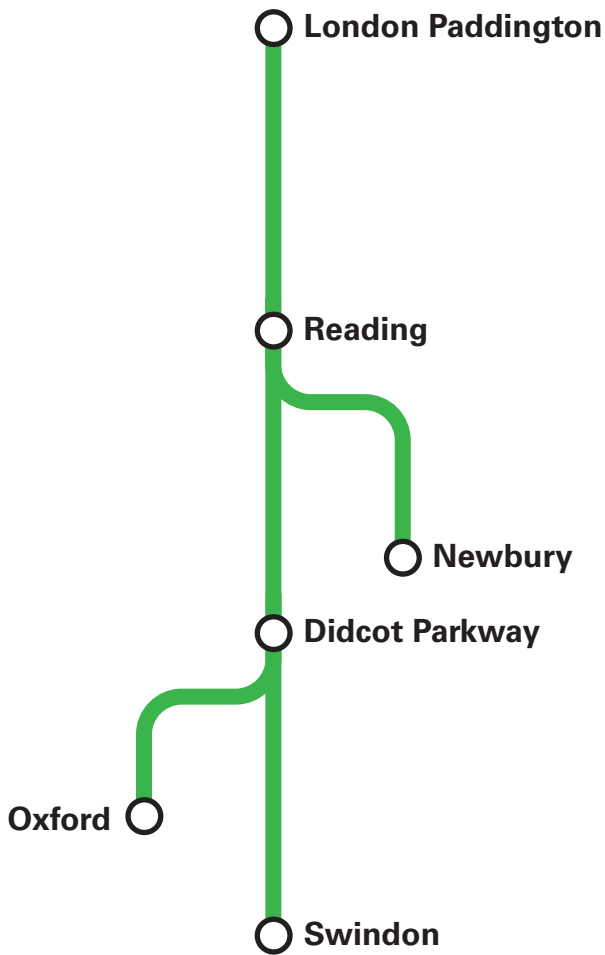

Great
Western
Railway

TS

Train Times

2 June to
14 December 2024

Check before you travel.

[GWR.com/check](https://www.gwr.com/check)

Search for **GWR** in your app store

This timetable shows the fastest trains from London Paddington to Reading, Newbury, Didcot Parkway, Swindon and Oxford.