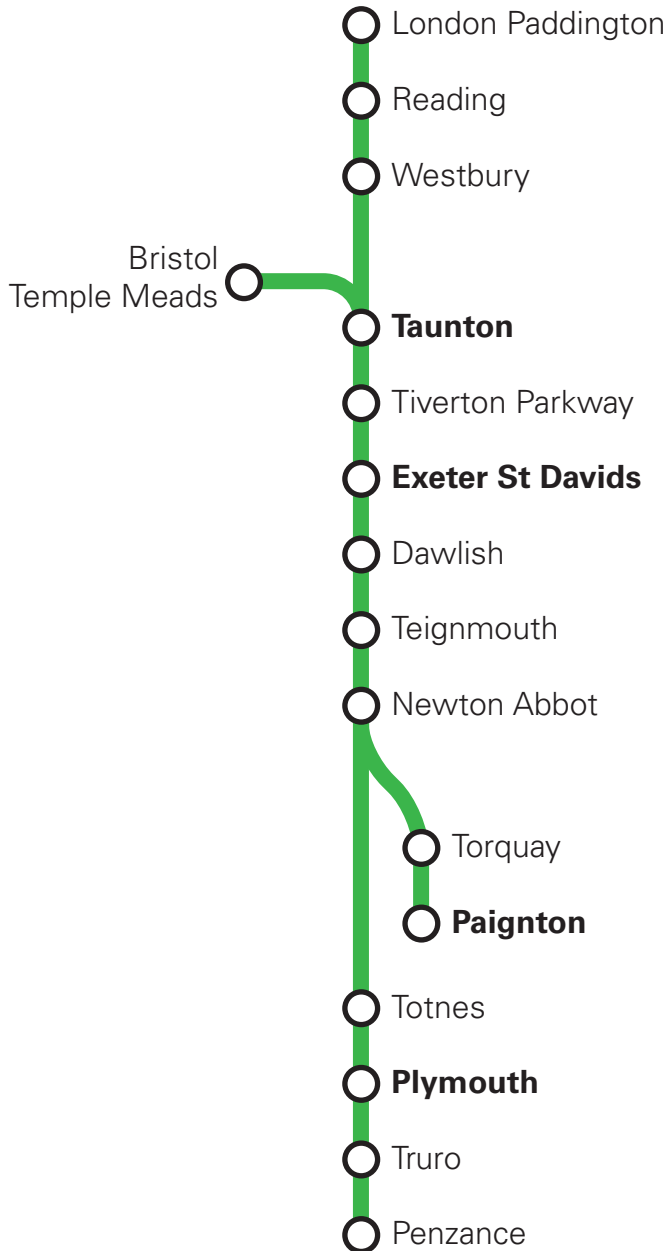

Great
Western
Railway

D

Train Times

10 December 2023
to 1 June 2024

Check before you travel.

[GWR.com/check](https://www.gwr.com/check)

Search for **GWR** in your app store

This timetable shows trains from Taunton and Exeter to Plymouth and Paignton.