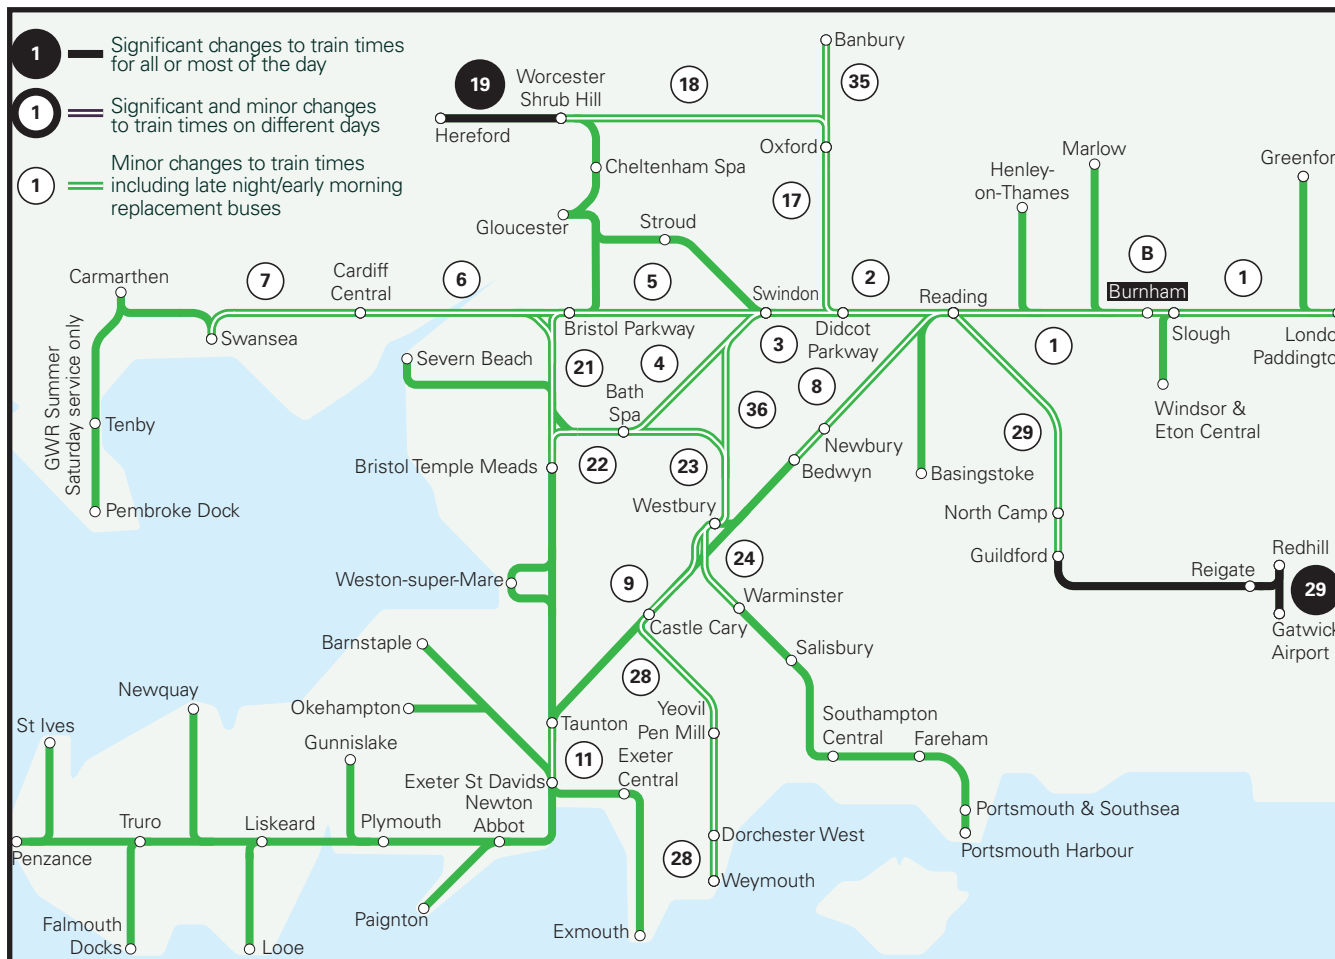

Summary of timetable changes

Saturday 8 to Friday 14 June 2024

Please check your journey on the day you travel. Additional, late timetable changes may apply. Visit [GWR.com/Check](https://www.gwr.com/Check)

This map shows a summary of planned improvement work taking place across our network.

Full details of this work can be found on the next pages.

You can check your journey details by:

- Using the train times and ticket section on our website [GWR.com](https://www.gwr.com)
- By calling National Rail Enquiries on **03457 48 49 50**. (Calls may be recorded)

Please check your journey on the day of travel in case there are any late timetable changes. Visit [GWR.com/check](https://www.gwr.com/check)

Cycles, prams and items of bulky luggage cannot be carried on replacement buses during improvement works.

All information correct at time of publication. Errors and omissions excepted.