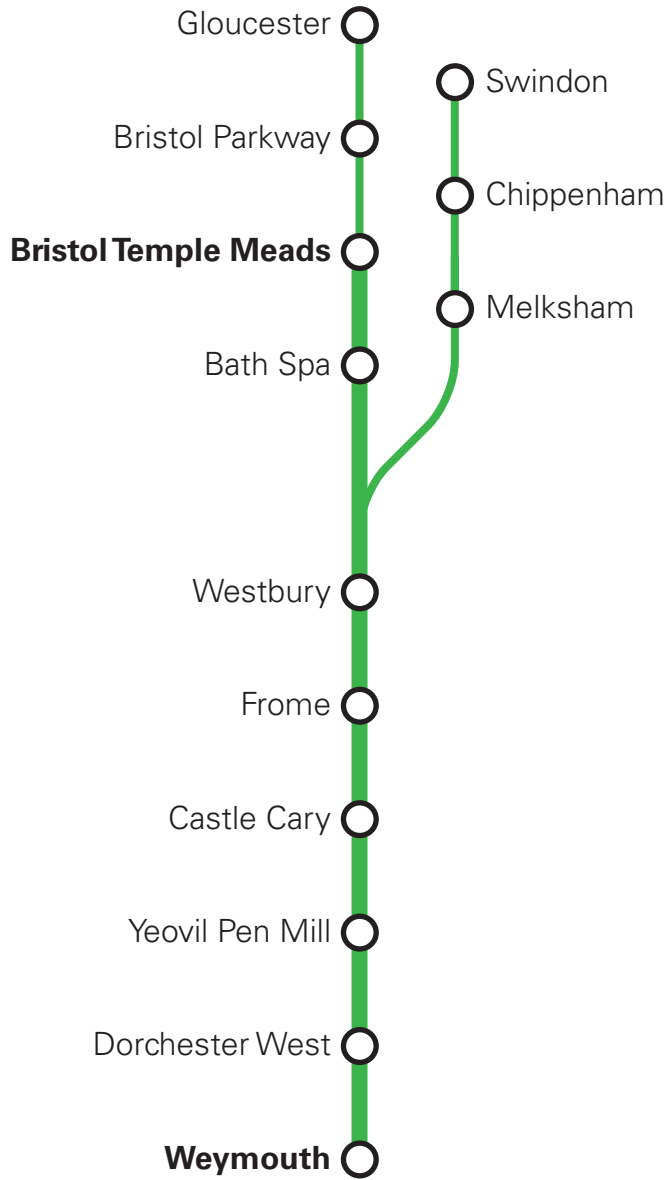

Great  
Western  
Railway

# This timetable shows trains from Bristol, Bath Spa and Westbury to Yeovil, Dorchester and Weymouth.